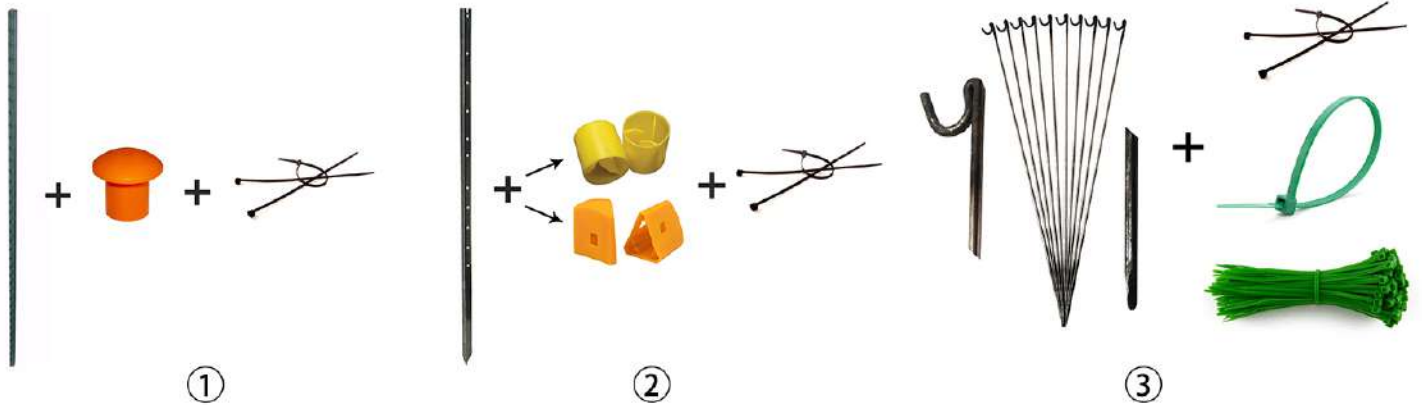

# Safety Fence

### Safety Fence

Item#	Color	Roll Height	Roll Length	Mesh Size	Weight
Round Rectangle	Orange,Green,Blue,Black,Yellow	1m,1.2m,1.5m,1.8m	15m,30m,50m	100x40mm	80-360g/m2
Round Square	Orange,Green,Blue,Black,Yellow	1m,1.2m,1.5m,1.8m	15m,30m,50m	45x45mm	80-360g/m2
Oval Opening	Orange,Green,Blue,Black,Yellow	1m,1.2m,1.5m,1.8m	15m,30m,50m	65x35mm	80-360g/m2
Oval Opening	Orange,Green,Blue,Black,Yellow	1m,1.2m,1.5m,1.8m	15m,30m,50m	100x70mm	80-360g/m2
Flat Oval Opening	Orange,Green,Blue,Black,Yellow	1m,1.2m,1.5m,1.8m	15m,30m,50m	100x26mm	80-360g/m2
Snow Fence	Orange,Green,Blue,Black,Yellow	1m,1.2m	15m,30m,50m	45x45mm	160-360g/m2
Diamond Grid	Orange,Green,Blue,Black,Yellow	1.2m	15m,30m,50m	60x60mm	240-600g/m2
Diamond Grid	Orange,Green,Blue,Black,Yellow	1.2m	15m,30m,50m	38x38mm	240-600g/m2
Flat Top Diamond Grid	Orange,Green,Blue,Black,Yellow	1.2m	15m,30m,50m	38x38mm	240-600g/m2